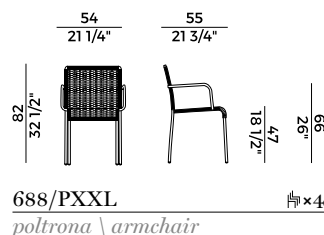

688/LP

688/PXXL

poltrona \ armchair

✎x4