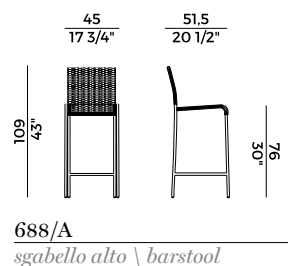

Barstool with stainless steel frame. Available in synthetic or PVC rope weaving. Materials as per collection.

Dimensioni \ *Dimensions*

PACKAGING

1 × crt = m³ 0.38

gross weight - Kg 11

Finiture \ *Finishes*

lounge \ lounge armchair

✎x4

688/PP

poggiatesta \ footrest

688/S

sgabello basso \ counterstool

688/A

sgabello alto \ barstool