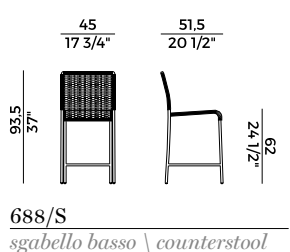

Barstool with stainless steel frame. Available in synthetic or PVC rope weaving. Materials as per collection.

Dimensioni \ *Dimensions*

PACKAGING

1 × crt = m³ 0.38

gross weight - Kg 11

Finiture \ *Finishes*

Reclining sunbed with stainless steel frame. Available in PVC rope weaving. Materials as per collection.

688/XXL

sedia \ chair

✎x6

688/PXXL

poltrona \ armchair

✎x4

688/LP

lounge \ lounge armchair

✎x4

688/PP

poggiatesta \ footrest

688/S

sgabello basso \ counterstool

688/A

sgabello alto \ barstool