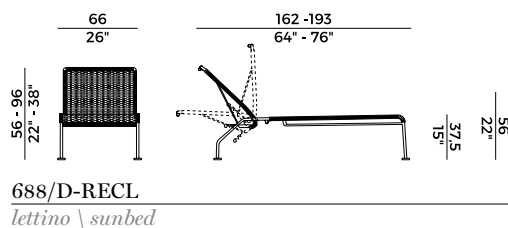

Barstool with stainless steel frame. Available in synthetic or PVC rope weaving. Materials as per collection.

Dimensioni \ *Dimensions*

PACKAGING

1 × crt = m³ 0.38

gross weight - Kg 11

Finiture \ *Finishes*

lounge \ lounge armchair

✎x4

688/PP

poggiatesta \ footrest

688/S

sgabello basso \ counterstool

688/A

sgabello alto \ barstool