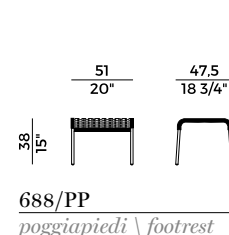

Barstool with stainless steel frame. Available in synthetic or PVC rope weaving. Materials as per collection.

Dimensioni \ *Dimensions*

PACKAGING

1 × crt = m³ 0.38

gross weight - Kg 11

Finiture \ *Finishes*

lounge \ lounge armchair

✎x4

688/PP

poggiatesta \ footrest

688/S

sgabello basso \ counterstool

688/A

sgabello alto \ barstool