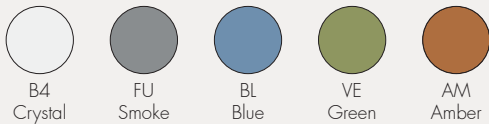

## 9190/B9190/U9190/Z9190 Tec WITH DIMMER

### MATERIAL

Mass colored or painted polycarbonate, anodised aluminum

TRANSPARENT