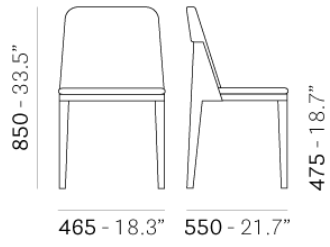

LEGS FINISHES

FABRICS (VIEW LEGEND FINISHES)

LEGEND FINISHES

CERTIFICATIONS

PRESS