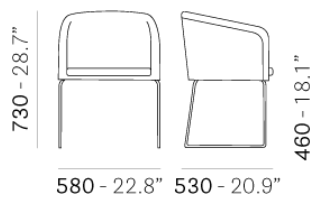

PEDRALI®
THE ITALIAN ESSENCE

ALLURE 737

DESIGN:
PEDRALI R&D

Radius corners and hugging shapes are the characteristics of the Allure collection. Soft padded seats enclosed by a thin wooden shell. Armchair with shell in plywood veneered oak and sled structure in steel tube. Lining upholstery available in different colors and fabrics.

INFORMATION REQUEST