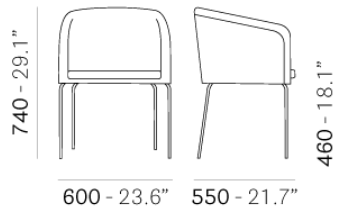

SHELL FINISHES

FRAME FINISHES

FABRICS (VIEW LEGEND FINISHES)

LEGEND FINISHES

CERTIFICATIONS