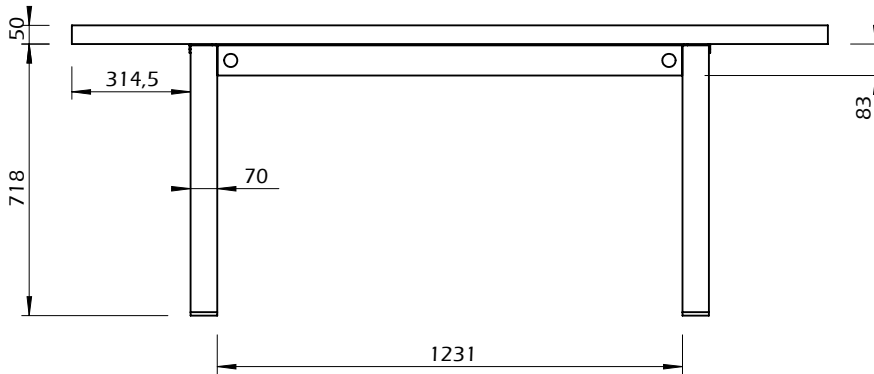

Technical Information

TEMAHOME

APEX

40min

40kg

IT-1268-STD/02
IT-1279-STD/02