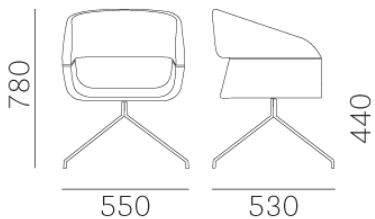

# APPLE 762

DESIGN:  
CLAUDIO DONDOLI - MARCO POCCI

Apple armchair, stained wengé or bleached oak shell.  
Thick edge becomes an ergonomic armrest. Round steel  
spider frame version.

INFORMATION REQUEST