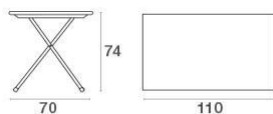

Description

Code: **331**
Typology: **Folding**
Collection: **Arc en ciel**

Folding: Yes
Shape: Rectangular

Technical Info

Width: **110 cm**
Depth: **70 cm**
Height: **74 cm**
Weight: **16.40 Kg**
Static Load:

Packaging

Packages: **1**
Pieces for pack: **1**
Dimensions: **117x14.5x92 cm**
Volume: **0.156 mü**

Polyethylene bag and cardboard box

Arc en ciel / Folding rectangular table 110x70 Design /

Colors

Marine Blue