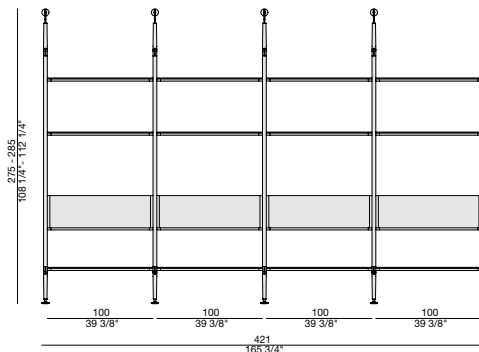

Aria comp. F

- (2x) Aria 261 colonna laterale a parete / wall side column
- (3x) Aria 261 colonna centrale a parete / wall central column
- (12x) Aria 100 ripiano legno / wooden shelf
- (4x) Aria 100 contenitore con anta ribalta / container with flap door