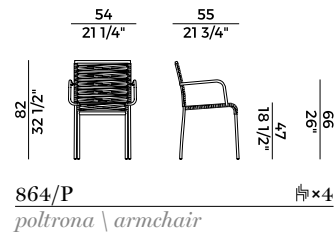

*Barstool with frame in stainless steel.
Available in nautical ribbon weaving.
Materials as per collection.*

Dimensioni \ *Dimensions*

PACKAGING

1 x crt = m³ 0.38

gross weight - Kg 13

Finiture \ *Finishes*

Finiture intreccio \

Weaving finishes

Fettuccia nautica \ *Nautical ribbon*

F9
Canapa \
Hemp

D4
Antracite \
Anthracite

D5
Blue Navy \
Blue Navy

Collezione outdoor Aria \
Aria outdoor collection

Sedia e poltroncina impilabili e
sgabelli in due altezze differenti.
Struttura in tubo di metallo.
Disponibile con intrecci in
fettuccia nautica.
Finiture di collezione.

*Stackable chair, small armchair
and stools with two different heights.
Frame in stainless steel. Available in
nautical ribbon weaving.
Materials as per collection.*

Aria, 864/S
sgabello basso \ *counterstool*