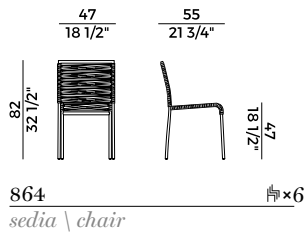

*Barstool with frame in stainless steel.
Available in nautical ribbon weaving.
Materials as per collection.*

Dimensioni \ *Dimensions*

PACKAGING

1 x crt = m³ 0.38

gross weight - Kg 13

Finiture \ *Finishes*

Finiture intreccio \

Weaving finishes

Fettuccia nautica \ *Nautical ribbon*

F9
Canapa \
Hemp

D4
Antracite \
Anthracite

D5
Blue Navy \
Blue Navy

Collezione outdoor Aria \
Aria outdoor collection

Sedia e poltroncina impilabili e
sgabelli in due altezze differenti.
Struttura in tubo di metallo.
Disponibile con intrecci in
fettuccia nautica.
Finiture di collezione.

*Stackable chair, small armchair
and stools with two different heights.
Frame in stainless steel. Available in
nautical ribbon weaving.
Materials as per collection.*

Aria, 864/S
sgabello basso \ *counterstool*