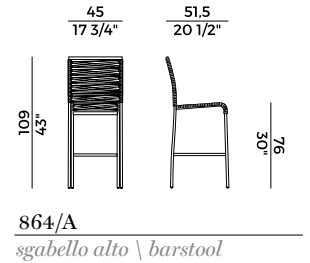

*Barstool with frame in stainless steel.
Available in nautical ribbon weaving.
Materials as per collection.*

Dimensioni \ *Dimensions*

PACKAGING

1 x crt = m³ 0.38

gross weight - Kg 13

Finiture \ *Finishes*

Finiture intreccio \

Weaving finishes

Fettuccia nautica \ *Nautical ribbon*

F9
Canapa \
Hemp

D4
Antracite \
Anthracite

D5
Blue Navy \
Blue Navy

Collezione outdoor Aria \
Aria outdoor collection

Sedia e poltroncina impilabili e
sgabelli in due altezze differenti.
Struttura in tubo di metallo.
Disponibile con intrecci in
fettuccia nautica.
Finiture di collezione.

*Stackable chair, small armchair
and stools with two different heights.
Frame in stainless steel. Available in
nautical ribbon weaving.
Materials as per collection.*

Aria, 864/S
sgabello basso \ *counterstool*