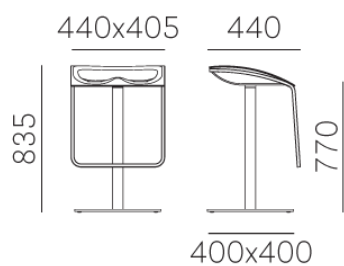

PEDRALI®
THE ITALIAN ESSENCE

AROD 560

DESIGN:
CLAUDIO DONDOLI - MARCO POCCI

AROD stool, available either with steel tube frame or central base. The chromed ABS seat, available also in the coloured transparent version, makes the stool attractive and resistant at the same time. The version with central base and column has the foot rest fixed to the seat, completely in stainless steel finish. Registered model.

INFORMATION REQUEST