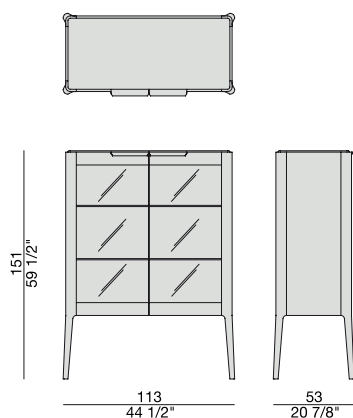

ATLANTE 2

C. Ballabio

2013

Madia in noce canaletta con due ante in cristallo fumè e piano in marmo, in legno o in cristallo acidato retroverniciato. Ripiani interni in cristallo.

Cupboard in canaletta walnut with two smoked glass doors and top in marble, wood or frosted glass backcoated. Glass internal shelves.

Vitrine aus Nussbaum Canaletta mit zwei Rauchglastüren und Marmor-, Holz- oder satinierte hinterlackierte Glasplatte. Innerenboden aus Glas.

Vitrine en noyer canaletta avec deux portes en verre fumé et plateau en marbre, en bois ou en verre dépoli rétro verni. Étagères intérieures en verre.

Aparador en nogal canaletta con dos puertas en cristal ahumado y tapa de mármol, madera o en cristal al ácido retrobarnizado. Estantes interiores en cristal.