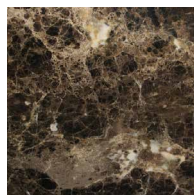

Argilla
Mud
(RAL 7006)

Piombo
Lead
(NCS S5005G20Y)

Cioccolato
Chocolate
(RAL 8019)

Nero
Black
(RAL 9005)

Granata
Garnet red
(NCS S4050Y90R)

Pistacchio
Pistachio green
(PANTONE 5825)

Avio
Aviation blue
(PANTONE 5415)

Bianco
White
(RAL 9016)

Avorio
Ivory
(RAL 1013)

Argilla
Mud
(RAL 7006)

Piombo
Lead
(NCS S5005G20Y)

Cioccolato
Chocolate
(RAL 8019)

Nero
Black
(RAL 9005)

Granata
Garnet red
(NCS S4050Y90R)

Pistacchio
Pistachio green
(PANTONE 5825)

Avio
Aviation blue
(PANTONE 5415)

Marmo | *Marble*

Emperador Dark

Calacatta oro

Sahara Noir

PIANO | *Top*

Cristallo extrachiaro acidato retroverniciato | *Extralight rosted backcoated glass*

Bianco
White

Granata
Garnet red

Argilla
Mud

Iron
Iron Grey

Cristallo acidato retroverniciato | *Frosted backcoated glass*

Nero
Black