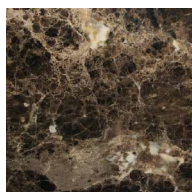

Frassino
Ash
tinto/stained caffè

Laccato opaco poro chiuso | *Matt lacquered closed pore*

Bianco
White
(RAL 9016)

Avorio
Ivory
(RAL 1013)

Argilla
Mud
(RAL 7006)

Piombo
Lead
(NCS S5005G20Y)

Cioccolato
Chocolate
(RAL 8019)

Bianco
White

Granata
Garnet red

Argilla
Mud

Iron
Iron Grey

Cristallo acidato retroverniciato | *Frosted backcoated glass*

Nero
Black

Marmo | *Marble*

Emperador Dark