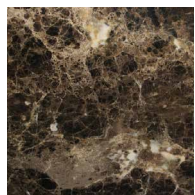

Bianco
White
(RAL 9016)

Avorio
Ivory
(RAL 1013)

Argilla
Mud
(RAL 7006)

Piombo
Lead
(NCS S5005G20Y)

Cioccolato
Chocolate
(RAL 8019)

Nero
Black
(RAL 9005)

Granata
Garnet red
(NCS S4050Y90R)

Pistacchio
Pistachio green
(PANTONE 5825)

Avio
Aviation blue
(PANTONE 5415)

Marmo | *Marble*

Emperador Dark

Calacatta oro

Sahara Noir

PIANO | *Top*

Cristallo extrachiaro acidato retroverniciato | *Extralight rosted backcoated glass*

Bianco
White

Granata
Garnet red

Argilla
Mud

Iron
Iron Grey

Cristallo acidato retroverniciato | *Frosted backcoated glass*

Nero
Black

ATLANTE 3 F

C. Ballabio

2017