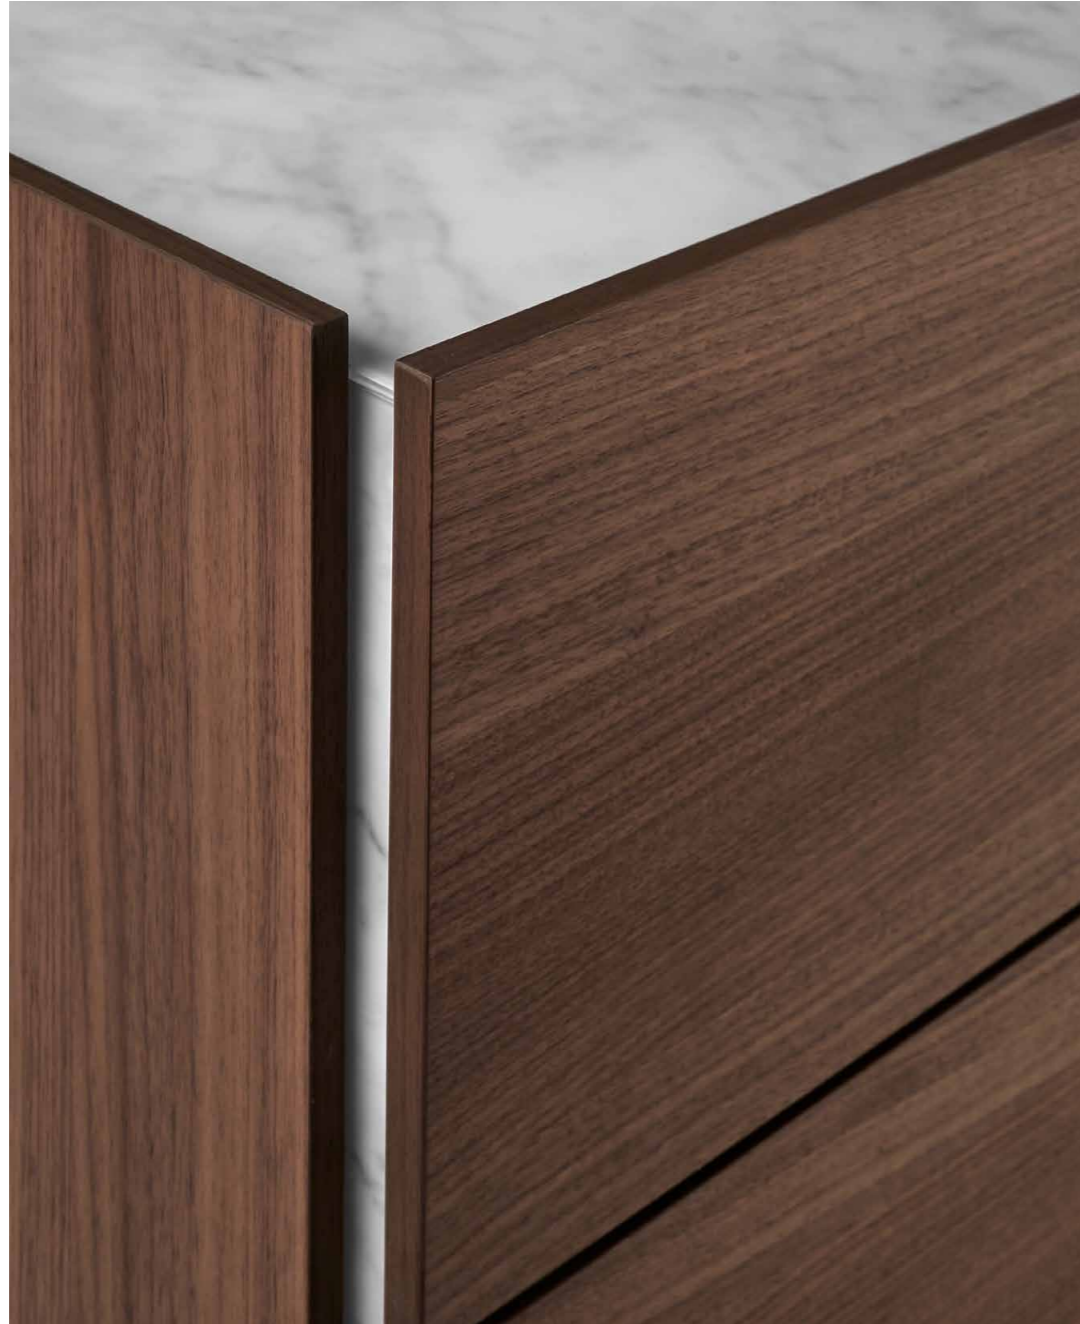

Atlante

Design
Pianca Studio

Lead time 2/3 business weeks

PIANCA

Night Area

Dresser

cod. 5E2RIX

W 153 cm
H 76 cm
D 45 cm