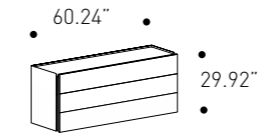

Atlante

Design
Pianca Studio

Lead time 2/3 business weeks

PIANCA

Night Area

Dresser

cod. 5E2RIX

W 153 cm
H 76 cm
D 45 cm

W 60.24"
H 29.92"
D 17.72"

Nightstands

cod. 5E2S7

W 63 cm
H 51 cm
D 45 cm

W 24.80"
H 20.08"
D 17.72"

cod. 5E2S6

W 73 cm
H 51 cm
D 45 cm

W 28.74"
H 20.08"
D 17.72"