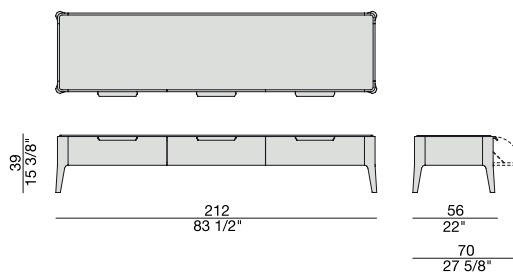

ATLANTE TV

C. Ballabio

2015

Mobile porta TV in massello di noce canaletta e piano in marmo o in cristallo acidato retroverniciato con due cassetti e contenitore centrale con anta a ribalta.

TV stand with two lateral drawers and central container with turn and tilt window. Frame in solid canaletta walnut and top in marble or frosted back laquered glass.

TV-Bank aus massivem Nussbaum Canaletta und Marmor- oder satinierte hinterlackierte Glasplatte. Zwei Schubladen und Zentralablage mit klappbarer Tür.

Porte TV en noyer canaletta massif et plateau en marbre ou en verre dépoli rétro verni. Deux tiroirs et meuble central avec porte abatante.

Banco porta TV en nogal canaletta macizo y tapa en mármol o en cristal al ácido retrobarnizado con dos cajones y contenedor central con puerta abatible.