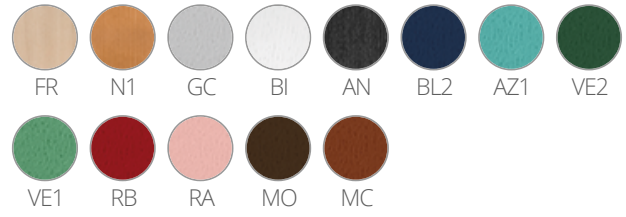

SEAT FINISHES

LEGEND FINISHES

CERTIFICATIONS

AWARDS

PRESS