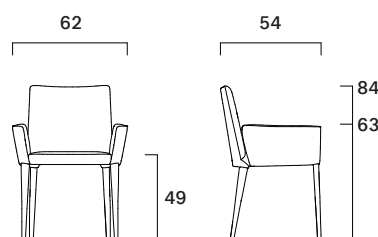

Collection of padded chairs, upholstered with leather or fabric. Flexible back with harmonic steel blades. Steel frame or legs in ash wood.

Peso/Weight: 10,9 kg
Cubaggio/Cubage: 0,35 m³ 13,7 Kg 64x56x98 cm