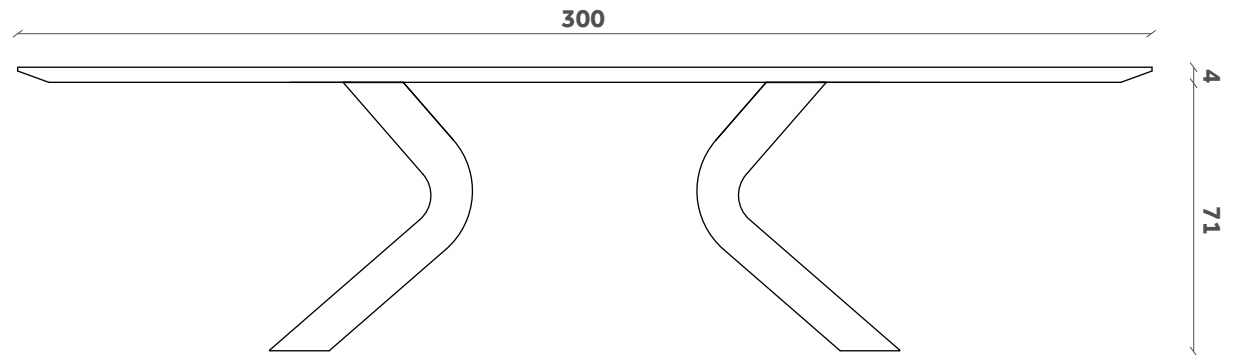

# BIPEDE

Tavolo/Table  
Design Miniforms Lab

TP 432

200x115

TP 431

240x115

TP 430

300x115