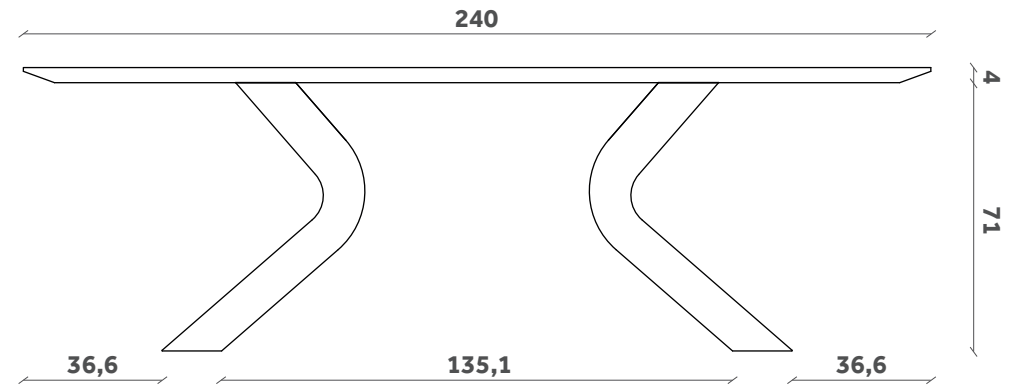

# BIPEDE

Tavolo/Table  
Design Miniforms Lab

TP 432

200x115

TP 431

240x115

TP 430

300x115