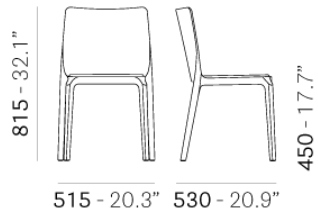

INFORMATION REQUEST

ACCESSOIRES

Cushion (code 640.3)

Trolley (code 1391.100)

Chair BLITZ 640

SEAT FINISHES

LEGEND FINISHES

CERTIFICATIONS