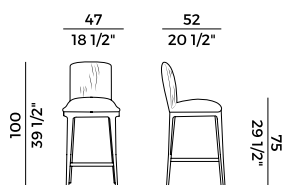

840/A
sgabello alto \ barstool