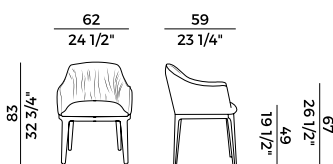

840/P
poltrona \ armchair