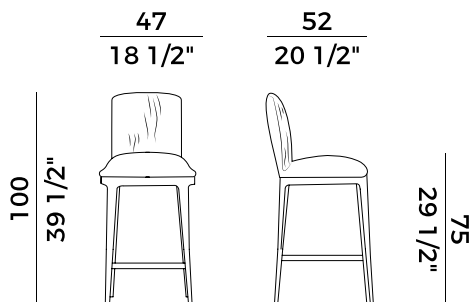

Informazioni tecniche \ *Technical information*

Descrizione tecnica \ *Technical description*

Sgabello con base a quattro gambe, in massello di frassino e seduta e schienale imbottiti in poliuretano espanso ignifugo. Finiture e rivestimenti di collezione.

Stool with four-leg base in solid ash and upholstered seat and backrest with fire retardant polyurethane foam padding. Finishes and coverings as per collection.

Dimensioni \ *Dimensions*

Consumi stoffe \ *Fabric and leather requirements*

FABRIC / LEATHER REQUIREMENTS

	x1	x2
H 140	ml 1,00	ml 2,00
LEATHER	m² 1,90	

FABRIC / LEATHER REQUIREMENTS

	x1	x2
H 140	yd 1.10	yd 2.20
LEATHER	ft² 21	

PACKAGING

1 x crt = m³ 0.31
gross weight - Kg 13