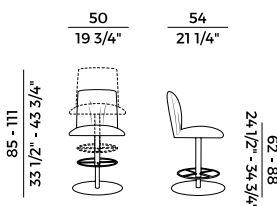

*Collection of furnishings composed of seats and extendable table.
Chair, small armchair, sofa and armchair with base in solid ash and upholstered seat and backrest with fire retardant polyurethane foam padding. Stool with four-leg base in ashwood or with round or square metal swivel central base. Available with gas height adjustment system. Upholstered seat and back. Extendable table with ash frame and top.
Materials and coverings as per collection.*

840
sedia \ chair

840/P
poltrona \ armchair

840/A
sgabello alto \ barstool

840/A-GAS
sgabello \ stool

840/AP-GAS
sgabello \ stool

840/TR1
tavolo estensibile \ extendable table

840/PL
lounge \ lounge armchair