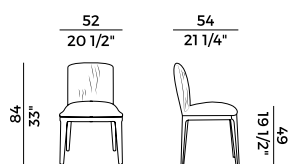

**Collezione Blossom **
Blossom collection

Collezione di arredi composta da sedute e tavolo estensibile.
Sedia, poltroncina, divano e poltrona con base in massello di frassino e seduta e schienale imbottiti in poliuretano espanso ignifugo.
Sgabello con base a quattro gambe in frassino o con base centrale girevole in metallo tonda o quadrata. Disponibile con regolazione a gas. Seduta e schienale imbottiti. Tavolo estensibile con struttura e piano in frassino.
Finiture e rivestimenti di collezione.

*Collection of furnishings composed of seats and extendable table.
Chair, small armchair, sofa and armchair with base in solid ash and upholstered seat and backrest with fire retardant polyurethane foam padding. Stool with four-leg base in ashwood or with round or square metal swivel central base. Available with gas height adjustment system. Upholstered seat and back. Extendable table with ash frame and top.
Materials and coverings as per collection.*

840
sedia \ chair