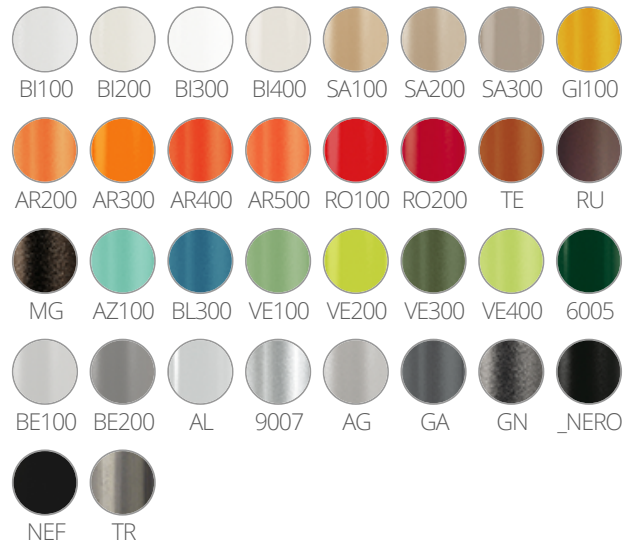

PEDRALI[®]
THE ITALIAN ESSENCE

BOLD 4758

DESIGN:
PEDRALI R&D

Bold table base, cast-iron base 1000x530 mm, tube columns Ø50 mm. Powder coated in the following colours: white, black, silver, natural grey, brown or ivory. Height 730 mm. Top max 1600x900

INFORMATION REQUEST

POWDER COATED

LEGEND FINISHES