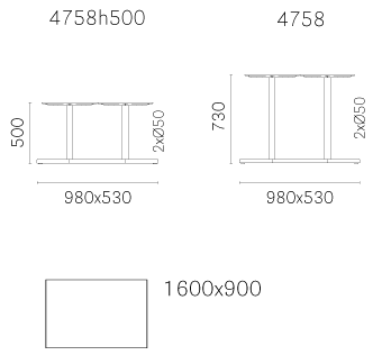

POWDER COATED

LEGEND FINISHES