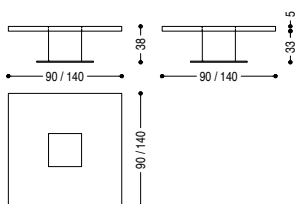

BOSS EXECUTIVE SMALL: AUF ANFRAGE: NATURKANTEN, ABGERUNDETE KANTEN "CELERINA"

BOSS EXECUTIVE ROUND SMALL: AUF ANFRAGE: ABGERUNDETE KANTEN "CELERINA"

VERSION STANDARD: BASE AU SOL EN ACIER NATUREL, LAQUÉ TRANSPARENT MAT · SUR REQUÊTE: BASE AU SOL EN ACIER LAQUÉ · LAQUÉ MAT (SEULEMENT COULEURS RAL SÉLECTIONNÉES) / "IRONDUST" (GRIS ANTHRACITE) · FAÇON CUIVRE ANCIEN, BROSSÉ MAT · FAÇON BRONZE ANCIEN, BROSSÉ MAT · FAÇON ACIER INOXYDABLE, BROSSÉ MAT · FAÇON TITANE, BROSSÉ MAT

BOSS EXECUTIVE SMALL: SUR REQUÊTE: BORDS NATURELS, BORDS ARRONDIS COMME "CELERINA"

BOSS EXECUTIVE ROUND SMALL: SUR REQUÊTE: BORDS ARRONDIS COMME "CELERINA"

VERSIÓN ESTÁNDAR: PLACA EN HIERRO NATURAL, ACABADO TRANSPARENTE MATE · BAJO PEDIDO: PLACA EN HIERRO LACADO · LACADO MATE (COLORES RAL SELECCIONADOS) / "IRONDUST" (GRIS ANTRACITA) · EFECTO COBRE ANTIGUO, CEPILLADO MATE · EFECTO BRONCE ANTIGUO, CEPILLADO MATE · EFECTO ACERO, CEPILLADO MATE · EFECTO TITANIO, CEPILLADO MATE

BOSS EXECUTIVE SMALL: BAJO PEDIDO: LADOS NATURALES, CANTO REDONDO "CELERINA"

BOSS EXECUTIVE SMALL

CM: L. 90/100/120/140 · P. 90/100/120/140 · H. 38