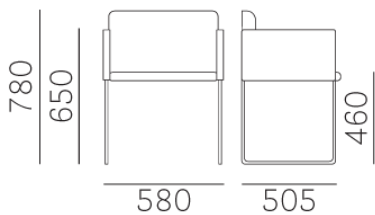

PEDRALI®
THE ITALIAN ESSENCE

BOX 740

DESIGN:
PEDRALI R&D

Box armchair, sandwich panel seat in bleached oak or stained wengé finish. Upholstered seat, back and sides. Satinized 20x20mm steel tube frame.

INFORMATION REQUEST

SHELL FINISHES

FRAME FINISHES