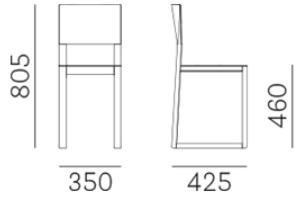

SEAT FINISHES

LEGEND FINISHES

CERTIFICATIONS

PRESS