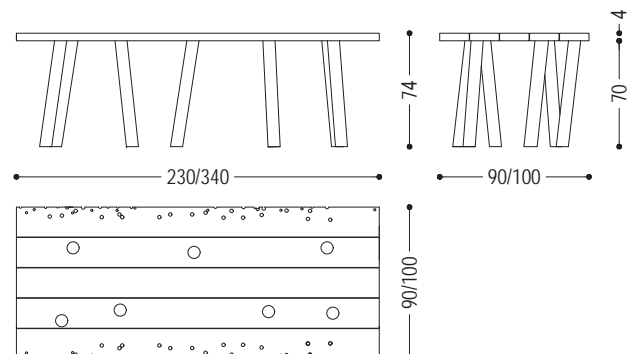

Table with top in solid Briccola planks, not glued, with natural sides. Base with turned legs, circular section, through-passing on the top and oblique. The number of the planks depends on their width and on the top's dimension. The position of the legs may change according to the characteristics of each single plank of the top.

STANDARD VERSION: OAK LEGS

CODE	SIZE	A6
BRICCOLA-THUN1	W.230/280 x D.90/100 x H.74	■
BRICCOLA-THUN	W.290/340 x D.90/100 x H.74	■

AVAILABLE FINISHES:

A6: briccola

WOOD

A6

briccola