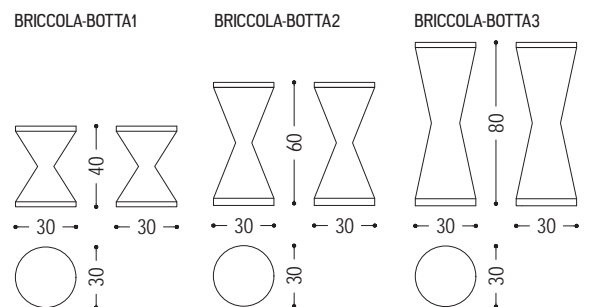

Stool in solid Briccola wood, whose design wants to be a tribute to Brancusi. Available in three different sizes.

DIAMETER TOLERANCE +/- 5 CM

| CODE | SIZE | A6 |
|-----------------|-------------|----|
| BRICCOLA-BOTTA1 | Ø 30 x H.40 | ■ |
| BRICCOLA-BOTTA2 | Ø 30 x H.60 | ■ |
| BRICCOLA-BOTTA3 | Ø 30 x H.80 | ■ |

AVAILABLE FINISHES:

A6: briccola

WOOD

A6

briccola