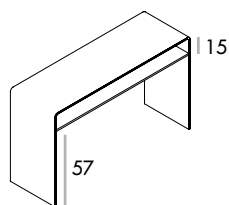

Bridge hall

design Studio Sovet

SOVET

ITALIA

Console in vetro curvato trasparente extrachiaro, fumé, laccato, mono o bicolore. Disponibile anche con ripiano in vetro.

Console in bent glass extralight, smoked or lacquered mono or two-tones. Available also with glass shelf.

FORME E DIMENSIONI / SHAPES AND DIMENSIONS

100x33x74h

125x41x74h

100x33x74h

125x41x74h

125x41x86h

FINITURE TOP / TOP FINISHES

VETRO EXTRACHIARO / VETRO FUMÉ
EXTRALIGHT GLASS / SMOKED GLASS