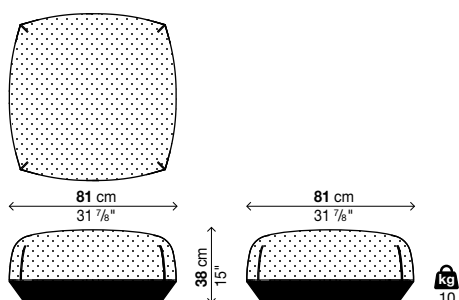

Brioni

Medium/large pouf

Finish of cover:

Customer fabric
HERITAGE (Sunbrella®) fabric
PATIO (Kvadrat®) fabric

Lower part upholstery finish:

Black polyurethane fabric

→ The upholstery in the fabric versions is removable.

→ Reinforced packaging, see inside of cover.

→ "Casper" protective cover, see page 74.

Pouf medium

Code	Cover	Removable covers	Price in EURO	Packs	Vol.³	Kg
29BRI02	customer fabric (mt. 1,3)	✓		1	0,29	13
29BRI02	fabric HERITAGE	✓		1	0,29	13
29BRI02	tessuto PATIO	✓		1	0,29	13

Optionals

Code		Price in EURO	Packs	Vol.³	Kg
02PIE01	Black lacquered steel feet H. 10 cm		-	-	-

Information about fabrics

HERITAGE: 97% Acrylic 3% PE
PATIO fabric: 100% Trevira CS