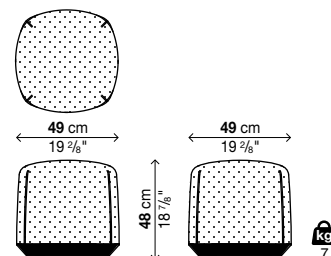

Information about fabrics

HERITAGE: 97% Acrylic 3% PE
PATIO fabric: 100% Trevira CS