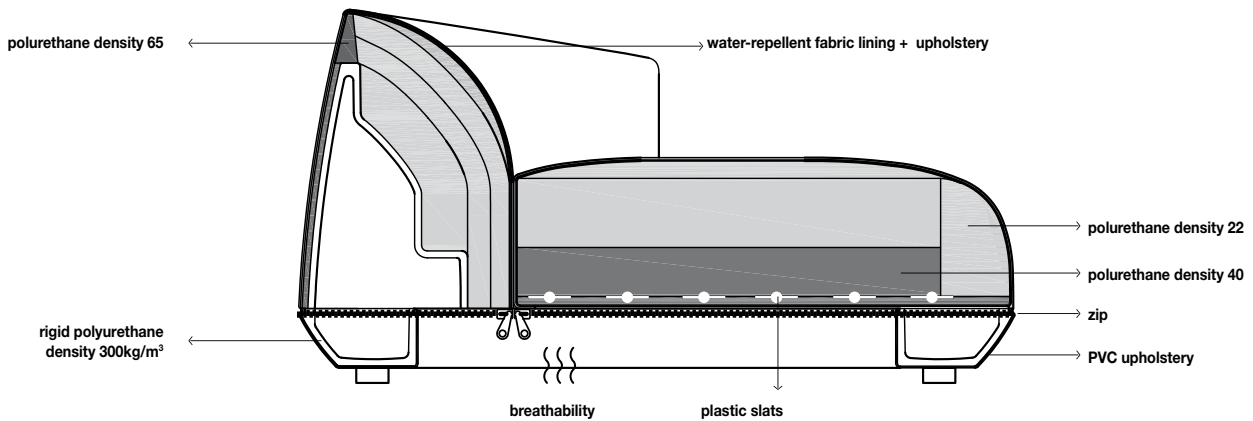

Choose the language

English

Italiano

Deutsch

Français

Español

Brioni Info

“Brioni” padded items are made of flexible polyester-based foam with plastic slats. Comfort and a long life are guaranteed. The padding is enclosed in a coated polyester fabric casing, with waterproof, antibacterial and antimicrobial properties. Small openings in this coating allow good breathability for the padding, preventing the formation of condensation and mould.