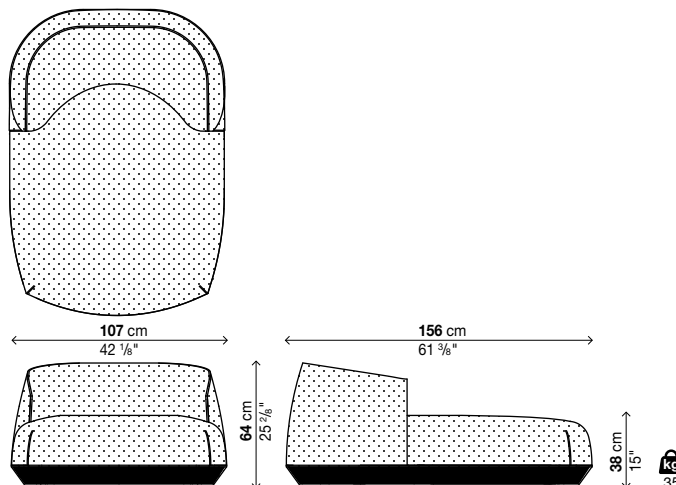

Brioni

Daybed/small Pouf

Finish of cover:

Customer fabric
HERITAGE (Sunbrella®) fabric
PATIO (Kvadrat®) fabric

Lower part upholstery finish:

Black polyurethane fabric

- → The upholstery in the fabric versions is removable.
- → Reinforced packaging, see inside of cover.
- → "Casper" protective cover, see page 74.

Daybed

Code	Cover	Removable covers	Price in EURO	Packs	Vol.³	Kg
29BRI06	customer fabric (mt. 3,8)	✓		1	1,62	87
29BRI06	fabric HERITAGE	✓		1	1,62	87
29BRI06	fabric PATIO	✓		1	1,62	87

Optionals

Code		Price in EURO	Packs	Vol.³	Kg
02PIE01	Black lacquered steel feet H. 10 cm		-	-	-

Information about fabrics

HERITAGE: 97% Acrylic 3% PE
PATIO fabric: 100% Trevira CS