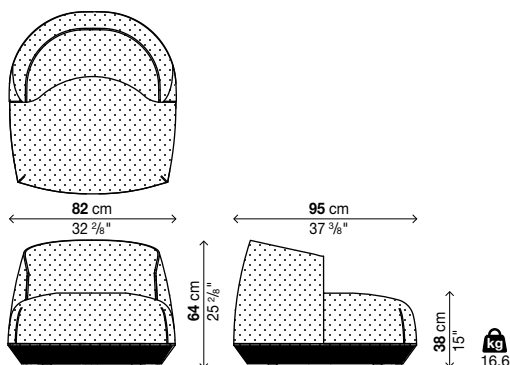

Brioni

Small/large lounge chair

Finish of cover:

Customer fabric
HERITAGE (Sunbrella®) fabric
PATIO (Kvadrat®) fabric

Lower part upholstery finish:

Black polyurethane fabric

→ The upholstery in the fabric versions is removable.
→ Reinforced packaging, see inside of cover.
→ "Casper" protective cover, see page 74.

Small lounge chair

Code	Cover	Removable covers	Price in EURO	Packs	Vol.³	Kg
29BRI04	customer fabric (mt. 2,3)	✓		1	0,81	50
29BRI04	fabric HERITAGE	✓		1	0,81	50
29BRI04	fabric PATIO	✓		1	0,81	50

Optionals

Code	Price in EURO	Packs	Vol.³	Kg
02PIE01	Black lacquered steel feet H. 10 cm	-	-	-

Information about fabrics

HERITAGE: 97% Acrylic 3% PE
PATIO fabric: 100% Trevira CS