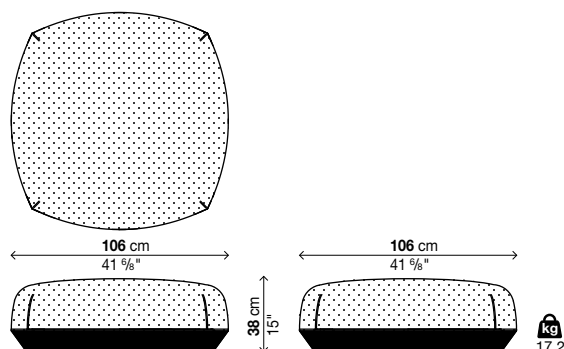

Information about fabrics

HERITAGE: 97% Acrylic 3% PE
PATIO fabric: 100% Trevira CS