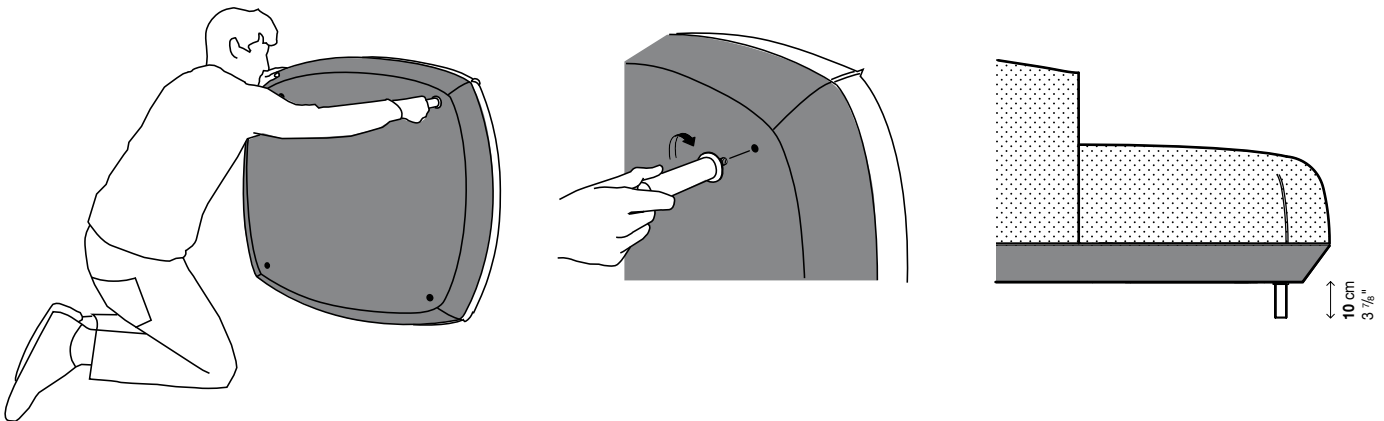

Feet options:

Black lacquered steel feet H.10 cm (02PIE01) available on request.

“Casper” protective coverings:

In areas near the sea, with a humid climate or during a long period of non-use, it is important to protect outdoor furniture well, even when it is made of high-quality materials and finishes. This is why we created Casper coverings: made of polyester fabric, they have a coated outer layer that is resistant to water and humidity, as well as exceptional qualities of durability and breathability, whereas the interior reduces humidity and temperature changes, thus protecting furniture from mould, frost and heat. Once folded, they are not bulky and coverings for padded “Brioni” items can be stored in special internal pockets (except for the small pouf).