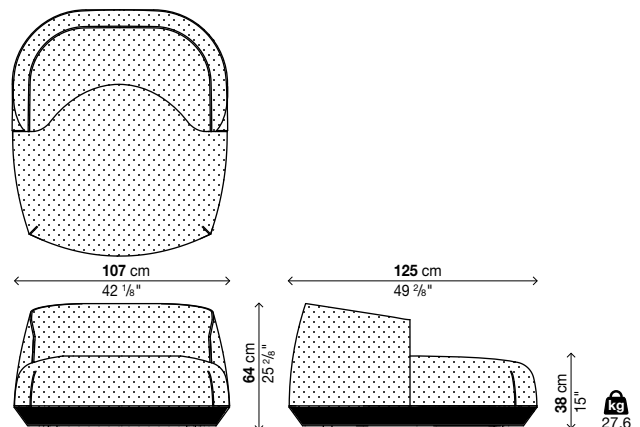

Optionals

Code	Price in EURO	Packs	Vol. ³	Kg
02PIE01	Black lacquered steel feet H. 10 cm	-	-	-

Information about fabrics

HERITAGE: 97% Acrylic 3% PE
 PATIO fabric: 100% Trevira CS

Brioni

Daybed/small Pouf

Finish of cover: