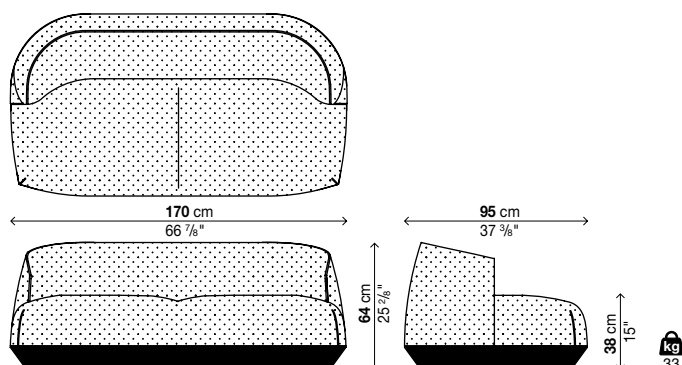

Brioni

2-seater sofa

Finish of cover:

Customer fabric
HERITAGE (Sunbrella®) fabric
PATIO (Kvadrat®) fabric

Lower part upholstery finish:

Black polyurethane fabric

→ The upholstery in the fabric versions is removable.

→ Reinforced packaging, see inside of cover.

→ "Casper" protective cover, see page 74.

2-seater sofa

Code	Cover	Removable covers	Price in EURO	Packs	Vol.³	Kg
29BRI07	customer fabric (mt. 4,6)	✓		1	1,6	100
29BRI07	fabric HERITAGE	✓		1	1,6	100
29BRI07	fabric PATIO	✓		1	1,6	100

Optionals

Code	Price in EURO	Packs	Vol.³	Kg
02PIE01	Black lacquered steel feet H. 10 cm	-	-	-

Information about fabrics

HERITAGE: 97% Acrylic 3% PE

PATIO fabric: 100% Trevira CS