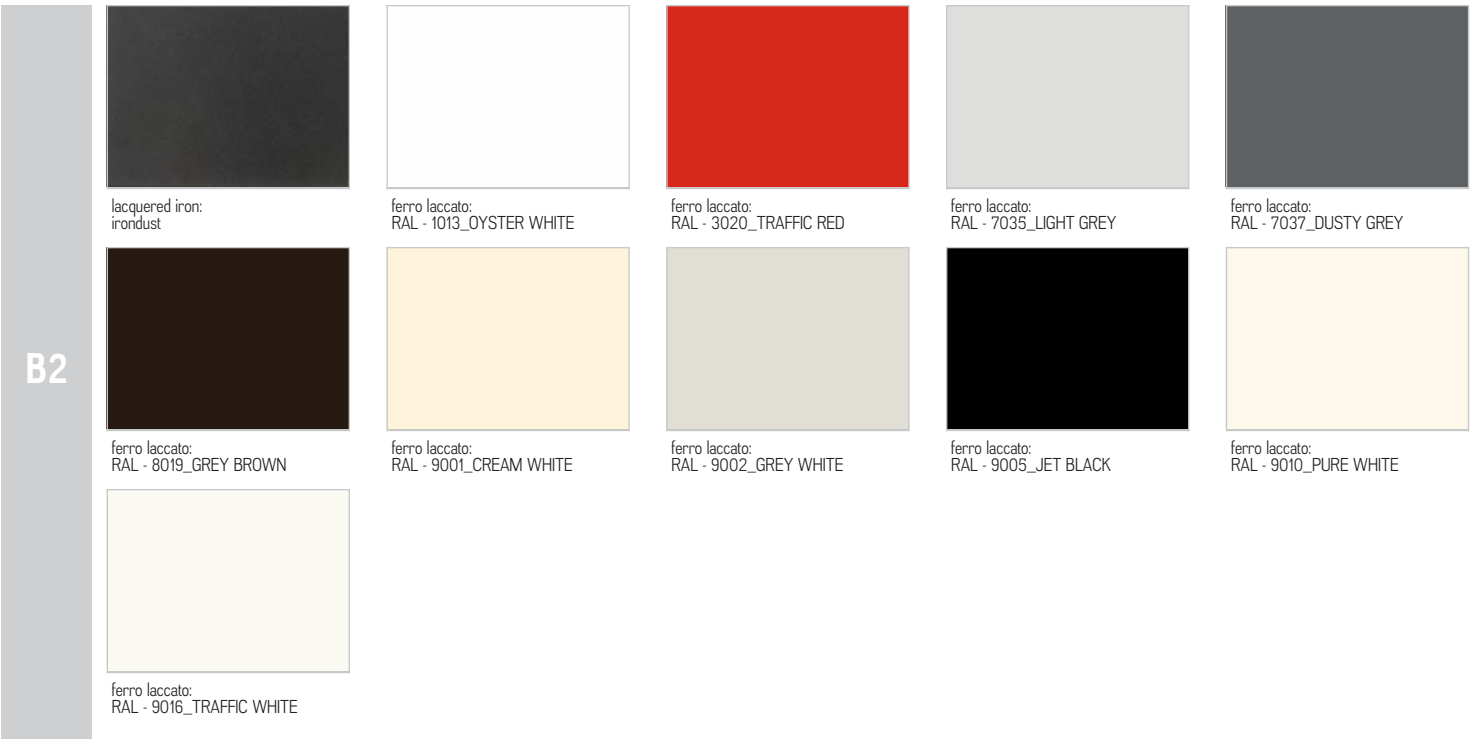

BUNGALOW BAR STOOL | AVAILABLE FINISHES

WOOD

IRON