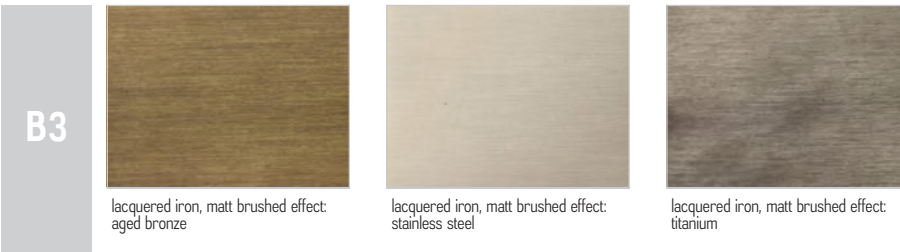

BUNGALOW BAR STOOL | AVAILABLE FINISHES

WOOD

IRON