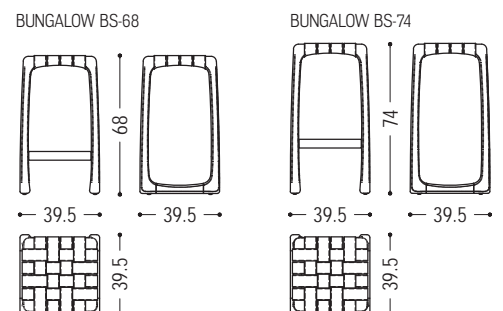

Bar stool with structure in solid wood turned, assembled and sanded completely by hand, with practical iron footrest. The seat is characterized by interwoven strips of leather or fabric. When in fabric these strips have a structural support inside.

STANDARD VERSION: IRON FOOTREST LACQUERED IRONDUST COLOUR (B2)

CODE	SIZE	LEATHER FABRIC	FOOTREST	A1	A2
BUNGALOW BS-68	W.39,5 x D.39,5 x H.68	D1	B2	■	■
			B3	■	■
		D2	B2	■	■
			B3	■	■
		D4	B2	■	■
			B3	■	■
BUNGALOW BS-74	W.39,5 x D.39,5 x H.74	D1	B2	■	■
			B3	■	■
		D2	B2	■	■
			B3	■	■
		D4	B2	■	■
			B3	■	■

AVAILABLE FINISHES:

- **A1:** walnut without knots
- **A2:** oak without knots
- **B2:** lacquered iron: iron dust, RAL (only selected colours)
- **B3:** lacquered iron matt brushed effect: aged bronze, stainless steel, titanium
- **D1:** fabric: canvas, divina melange 2, hallingdal 65, velvet harald
- **D2:** fabric: maple
- **D4:** leather: utah