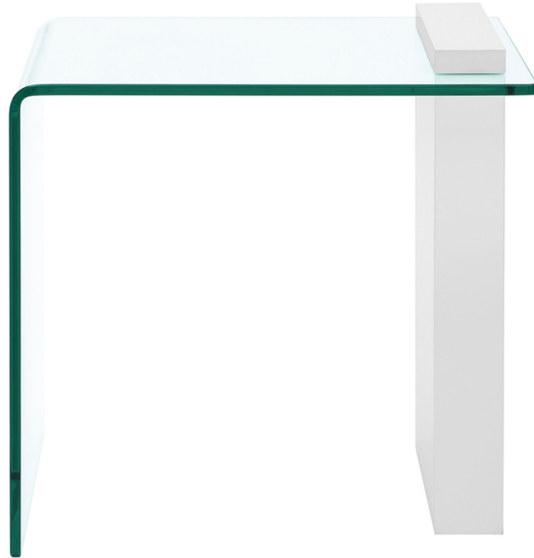

BUONO
CB-1154-END-WH
 5349-WH

MSRP \$630

The BUONO end table in high gloss white lacquer with clear glass by Casabianca Home features clean, modern lines adding a sophisticated look and edge to any room.

Our BUONO end table is constructed using top commercial grade materials with glass, mdf exceptional quality that are made to last.

Size: 21.5 W x 21.5 D x 20 H in

Product Weight	Max Weight Capacity	UPC
55 lbs	50 lbs	682055341866

Materials

Glass, MDF

Assembly Level

Partial Assembly

Commercial Grade

Yes

Fabric Content

Country of Origin