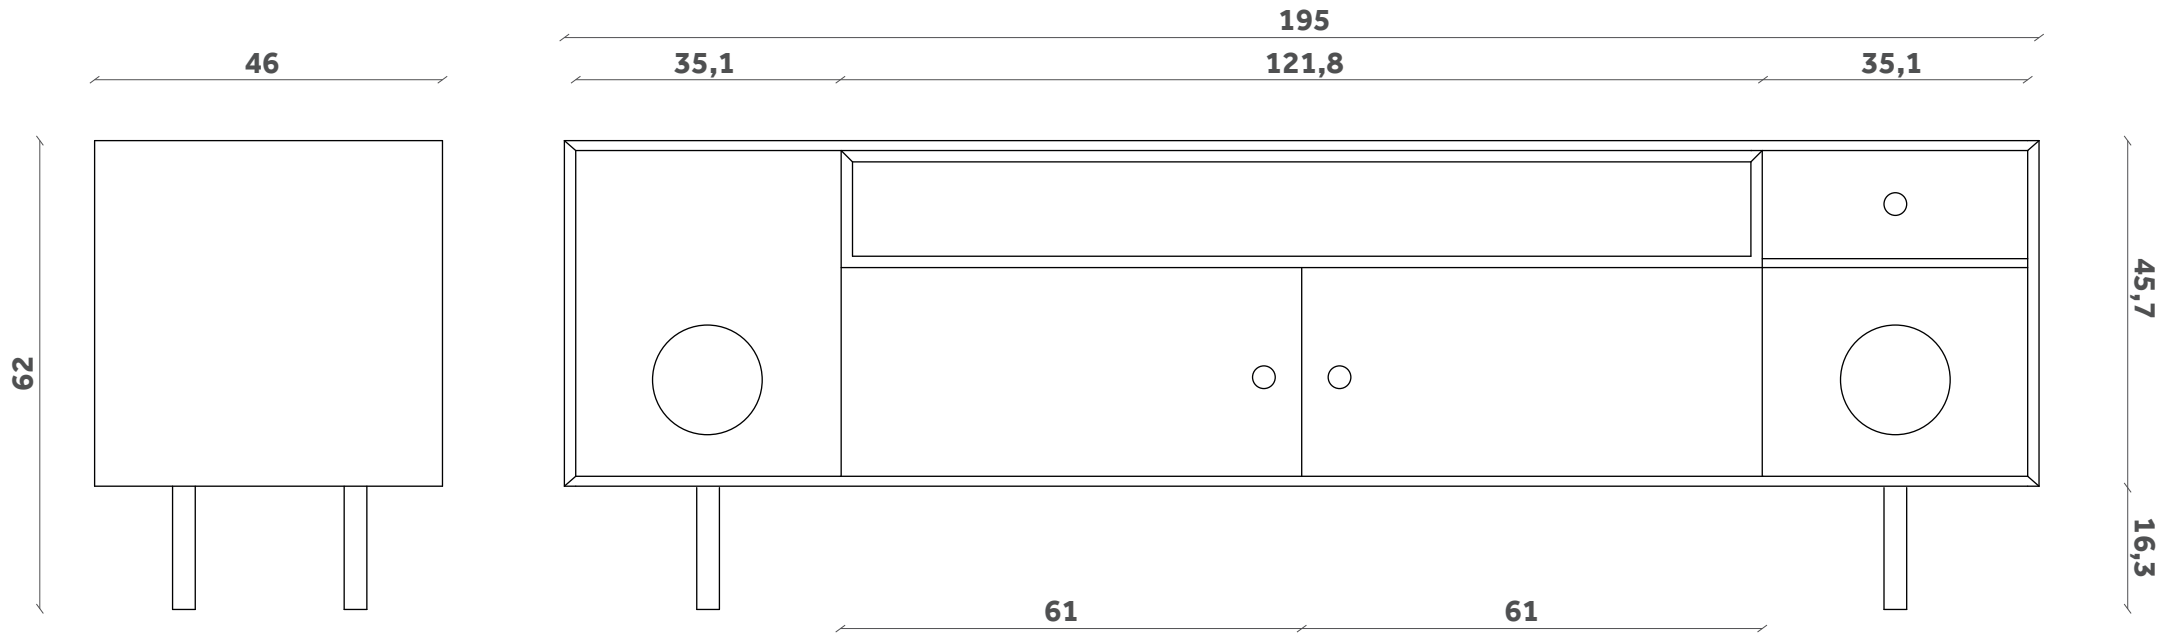

CAIXA

Madia/Cabinet

Design Paolo Cappello

BF 01

FINITURE / FINISHES

Struttura Structure

Laccati / Lacquer

White
Ral: 9016