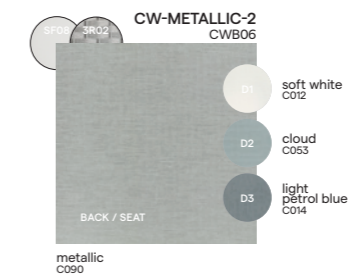

Collection overview

1S / 1S44

3S / 2S90

DAYBED / DB01

Materials & colours

Frame - finishing

PCA - rope

Suggested colour combinations