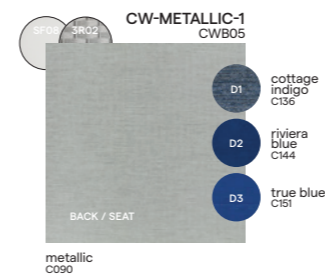

Collection overview

1S / 1S44

3S / 2S90

DAYBED / DB01

Materials & colours

Frame - finishing

PCA - rope

Suggested colour combinations