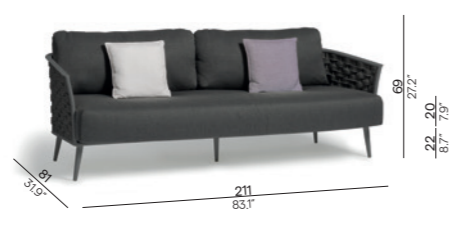

Collection overview

3S / 2S90

Materials & colours

Frame - finishing

PCA - rope

Suggested colour combinations