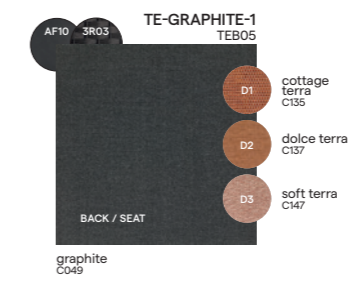

Collection overview

1S / 1S44

3S / 2S90

DAYBED / DB01

Materials & colours

Frame - finishing

PCA - rope

Suggested colour combinations