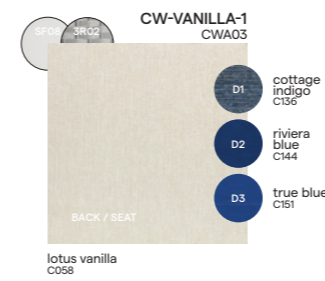

Collection overview

1S / 1S44

3S / 2S90

DAYBED / DB01

Materials & colours

Frame - finishing

PCA - rope

Suggested colour combinations