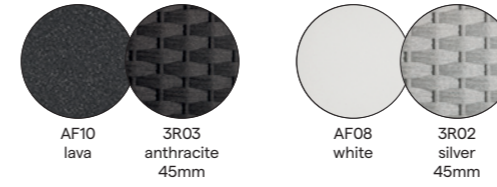

Collection overview

1S / 1S44

3S / 2S90

DAYBED / DB01

Materials & colours

Frame - finishing

PCA - rope

Suggested colour combinations