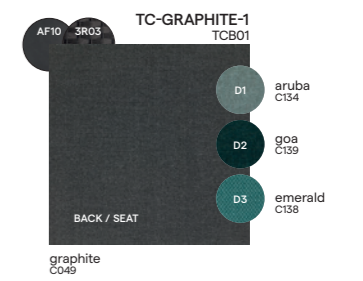

Collection overview

1S / 1S44

3S / 2S90

DAYBED / DB01

Materials & colours

Frame - finishing

PCA - rope

Suggested colour combinations