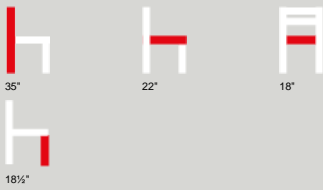

DOMITALIA

Chloe-A

Design

Edi&Paolo Ciani Design

Material

Size and weight

lbs 40¼ - cu ft 13½ - 2 x box

Finishes