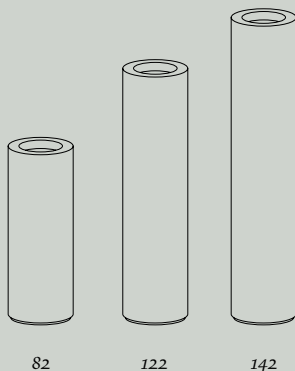

Cylindrical metal cachepot. Closed base for indoors or perforated base for outdoors. Provided with an inner plastic pot to hold plants. Fixing plate available on request.

DIMENSIONI DIMENSIONS

Cohiba Large 57

∅ 55cm
height 57cm

Cohiba Large 82

∅ 40cm
height 82cm

Cohiba Slim

∅ 30cm
height 82cm **SLIM 82**
122cm **SLIM 122**
142cm **SLIM 142**

MATERIALI MATERIALS

- D6 Corten
Corten
- D7 Corten cerato
Waxed corten
- G2 Acciaio inox DeLabré orbitale
Orbitale DeLabré stainless steel
- D3 Acciaio inox DeMastral brunito
Bronzed DeMastral stainless steel
- D8 Acciaio inox verniciato RAL9010
RAL9010 lacquered stainless steel
- D1 Acciaio inox satinato
Satin stainless steel

- Models Slim**
- D2 Acciaio inox lucido
Polished stainless steel