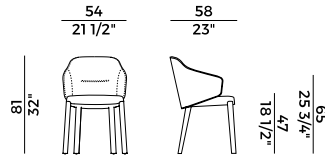

905/P
poltroncina \ small armchair