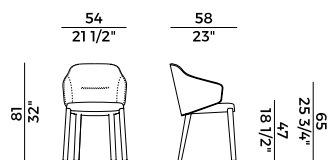

905/P
poltroncina \ small armchair