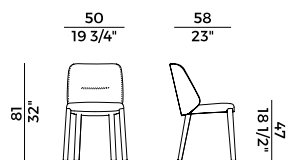

**Collezione Concha **
Concha collection

Sedia, poltroncina e sgabello con seduta e schienale imbottiti in poliuretano espanso ignifugo. Gambe in massello di rovere. Finiture e rivestimenti di collezione.

Chair, small armchair and barstool with seat and backrest padded in fire retardant polyurethane foam. Legs in solid oak wood. Materials and coverings as per collection.

905
sedia \ chair