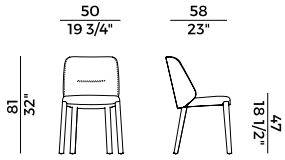

Collezione Concha \
Concha collection

Sedia, poltroncina e sgabello con seduta e schienale imbottiti in poliuretano espanso ignifugo. Gambe in massello di rovere. Finiture e rivestimenti di collezione.

Chair, small armchair and barstool with seat and backrest padded in fire retardant polyurethane foam. Legs in solid oak wood. Materials and coverings as per collection.

905
sedia \ chair