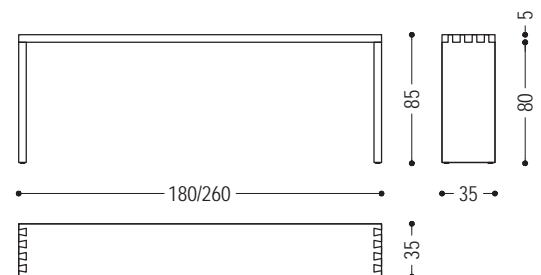

Console made entirely of solid wood in glued lists, with straight sides, characterized by a dovetail joint between the top and the legs.

CODE	SIZE	A1	A2	A4
FRAME 1	W.180 x D.35 x H.85	■	■	■
FRAME 2	W.200 x D.35 x H.85	■	■	■
FRAME 3	W.220 x D.35 x H.85	■	■	■
FRAME 4	W.240 x D.35 x H.85	■	■	■
FRAME 5	W.260 x D.35 x H.85	■	■	■

AVAILABLE FINISHES:

- **A1:** walnut without knots, walnut with knots
- **A2:** oak without knots, oak with knots, cherry, maple
- **A4:** oak without knots pigmented: total black
  oak with knots pigmented: total black