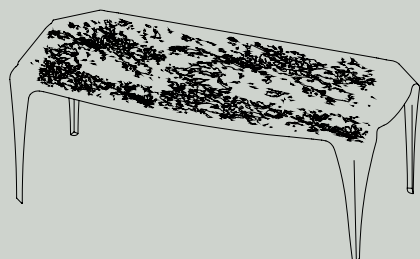

CONVIVIUM

Tavolo scultura in pezzo unico di ottone caratterizzato dalla finitura DeErosion sul top.

Sculptural table made with one single piece of brass, characterized by DeErosion finish on the top.

 PERSONALIZZABILE SU RICHIESTA
CUSTOMIZED VERSION ON REQUEST

DIMENSIONI DIMENSIONS

width 223cm
depth 108cm
height 75cm

MATERIALI MATERIALS

H3 DeErosion su ottone
DeErosion on brass