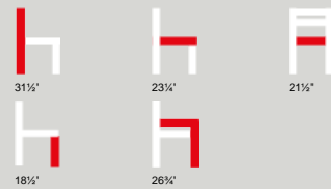

DOMITALIA

Coquille-L

Design

Orlandini & Radice

Material

Armchair, ashwood frame, upholstered shell.

Size and weight

lbs 35¼ -cu ft 11¼ -1 x box / 2 boxes

Finishes

Coquille-L

The shell-shaped chair with a wooden base. Its rounded shape is particularly comfortable and is perfect to place around a table.