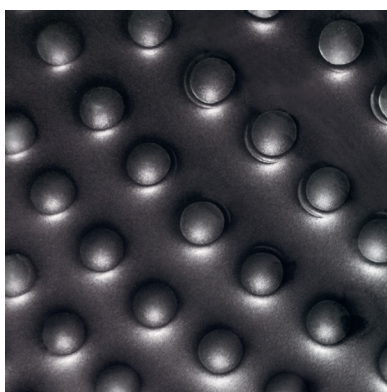

Table with metal painted base, opaque "Lava Grey" finish. Top in 15 mm fused and tempered glass, available transparent or back-lacquered with metal shades (Cat.2).

dimensioni L, P, H  
dimensions L, W, H  
(cm)

## VETRO RETROVERNICIATO \_ BACK PAINTED GLASS

CAT. COLORE COLOR CAT.	COLORI COLORS	CODICE _ CODE
		Vetro trasparente fuso Fused transparent glass
<b>CAT.2</b> Tinta metallizzata Metallic color	Grigio lava Lava grey	VF-LA
	Blu notte Night blue	VF-BL

Coral Beach è disponibile anche nelle altre finiture di Cat.2 per vetro fuso.

Coral Beach is also available in the other finishes of fused glass Cat.2.

---

**FINITURE**  
**FINISHES**

---

**Base in metallo**  
**Metal Base**

grigio lava  
lava grey

**Piano in vetro fuso retroverniciato**  
**Back-painted fused glass top**

trasparente  
transparent

grigio lava  
lava grey

blu notte  
night blue