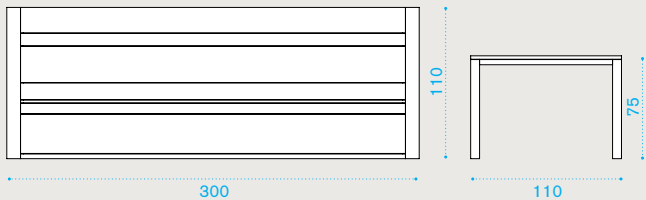

XL rectangular dining table 300x110

→ 106 → 10 | → 1 H 42 D 125 L 317 → 141

COTPRM2T1	Teak
COTPRM2T5	Pickled teak
COVER109	Rain cover 301 x 111 h74

Sun lounger