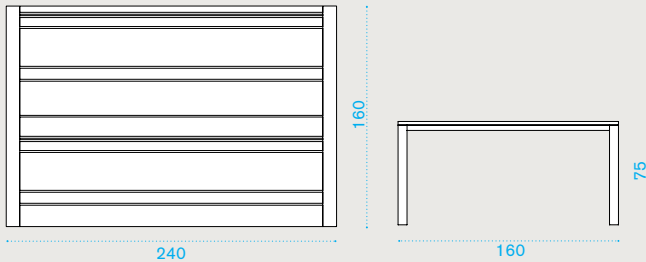

Rectangular dining table 240x160

→ 106,5 → 10-12 | → 1 H 42 D 178 L 258 → 136,5

COTPRM1T1	Teak
COTPRM1T5	Pickled teak
COVER147	Rain cover 241 x 161 h74