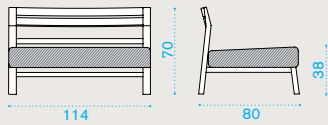

## 3 seater sofa

180

80

38  
70

→ 48 | → 1 H 90 D 87 L 187 → 77

## Lounge armchair

83

80

38  
70

→ 34 | → 1 H 87 D 91 L 87 → 46

- COPLT1 Teak
- COPLT5 Pickled teak
- COPLTCO Pickled teak chocolate
- COPLM3 Mahogany Ostuni white

- COCUPLAW25 Cushion (seat+back), nature white
- COCUPLAW24 Cushion (seat+back), nature grey
- COCUPLAW28 Cushion (seat+back), black stone
- COCUPLAW39 Cushion (seat+back), espresso
- COCUPLA29 Cushion (seat+back), cherry red
- COCUPLA27 Cushion (seat+back), narval blue
- COVER102 Rain cover 84 x 81 h69

### Central module

→ 36 | → 1 H 89 D 121 L 86 → 48