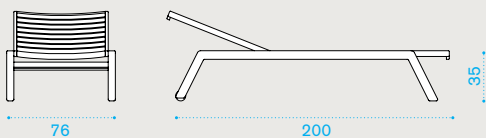

→ 22 | → 1 H 41 D 84 L 211 → 37

COLET1	Teak
COLET5	Pickled teak
COCULEAW25	Mattress, white, H 7 D 60 L 200
COCULEAW24	Mattress, grey, H 7 D 60 L 200
COCULEAW28	Mattress, black, H 7 D 60 L 200
COCULEA27	Mattress, blue, H 7 D 60 L 200
COCULEA29	Mattress, red, H 7 D 60 L 200
COVER103	Rain cover 201 x 77 h34