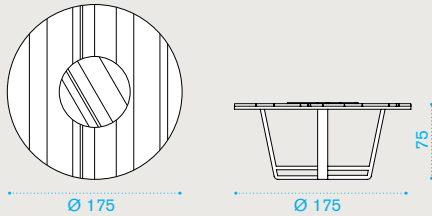

Technical info

Round dining table Ø 175

→ 94,5 → 9-10 | → 1 H 42 D 192 L 192 → 124,5

Item	Description

COTPTM1T1	Teak
COTPTM1T5	Pickled teak
COVER105	Rain cover Ø 176 h74