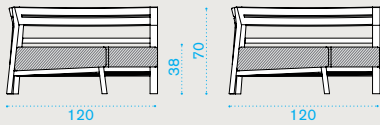

→ 58 | → 1 H 89 D 129 L 130 → 73

Back end module - left / right