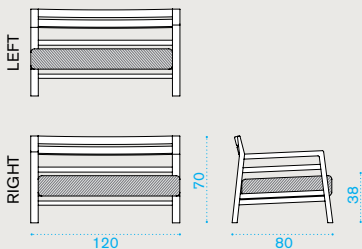

→ 39 | → 1 H 89 D 128 L 87 → 54

Item

- CODMCT1 Teak
- CODMCT5 Pickled teak

Description

- COCUDMCAW25 Cushion (seat+back), nature white
- COCUDMCAW24 Cushion (seat+back), nature grey
- COCUDMCAW28 Cushion (seat+back), black stone
- COCUDMCA29 Cushion (seat+back), cherry red
- COCUDMCA27 Cushion (seat+back), narval blue
- COVER108 Rain cover 115 x 81 h69

- CODMAUT1 Teak
- CODMAUT5 Pickled teak

- COCUDMAUAW25 Cushion (seat+back), nature white
- COCUDMAUAW24 Cushion (seat+back), nature grey
- COCUDMAUAW28 Cushion (seat+back), black stone
- COCUDMAUA29 Cushion (seat+back), cherry red
- COCUDMAUA27 Cushion (seat+back), narval blue
- COVER106 Rain cover 121 x 121 h69

- CODMFDT1 Teak, right mod.
- CODMFDT5 Pickled teak, right mod.
- CODMFST1 Teak, left mod.
- CODMFST5 Pickled teak, left mod.

- COCUDMFAW25 Cushion (seat+back), nature white
- COCUDMFAW24 Cushion (seat+back), nature grey
- COCUDMFAW28 Cushion (seat+back), black stone
- COCUDMFA29 Cushion (seat+back), cherry red
- COCUDMFA27 Cushion (seat+back), narval blue
- COVER222 Rain cover 121 x 81 h69, left mod.
- COVER223 Rain cover 121 x 81 h69, right mod.