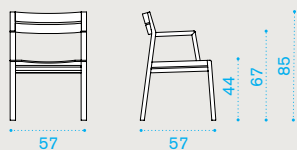

→ 10 | → 1 | H 87,5 D 64 L 64 | → 15,5

- COPDT1 Teak
- COPDT5 Pickled teak
- COCUPDAW25 Cushion, seat, nature white
- COCUPDAW24 Cushion, seat, nature grey
- COCUPDAW28 Cushion, seat, black stone
- COCUPDA27 Cushion, seat, narval blue
- COCUPDA29 Cushion, seat, cherry red
- COVER104 Rain cover 58 x 58 h84