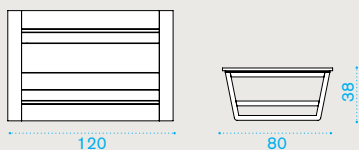

XL coffee table 120x80

→ 20 | | → 1 | H 12 D 87 L 129 | → 24

- COTCRM2T1 Teak
- COTCRM2T5 Pickled teak
- COVER139 Rain cover 121 x 81 h37

Dining armchair