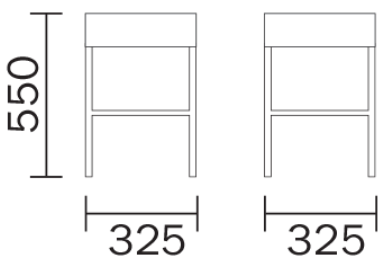

PEDRALI®
THE ITALIAN ESSENCE

CUBE 1403/RV

DESIGN:
PEDRALI R&D

Cube stool lightweight, comfortable and versatile thanks to the small dimensions; it is ideal for small sized spaces. With square steel tube frame 25x25 mm it is available in satin or chrome finish. Bleached oak or stained wenge veneered seat.

INFORMATION REQUEST

LEGEND FINISHES