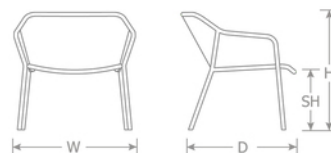

DETAILS

H	W	D	SH	AH	Lbs
29.5"	30.5"	28.5"	15"	24"	15

Download Collection Brochure [HERE](#)

Outdoor/Indoor Lounge Chair

E-coated powder coat finish

Frame: Tubular Steel

Seat/Back: Extended Steel Mesh

Stackability: 4

SHIPPING

Master Pack Quantity: 2

Master Pack Dimensions: W 33.5" x D 31" x H 31"

Master Pack Weight: 38 Lbs.

FOB: PA 17042

Quick Ship Finishes:

-  23 A/White
-  24 A/Black
-  73 A/Cement

Special Order Ship Finishes: