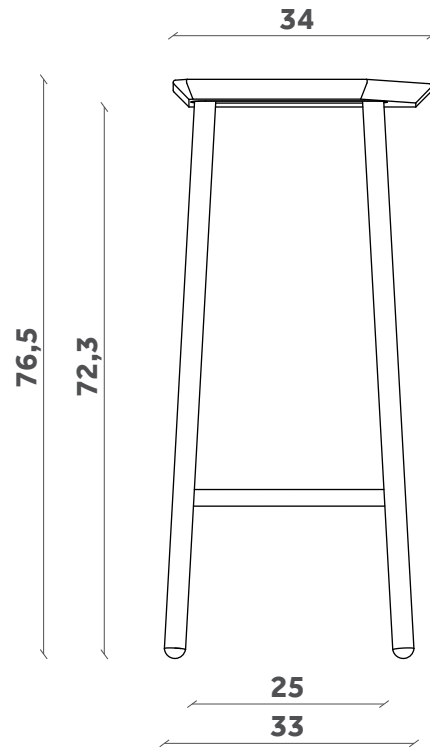

DEDO

Sedia/Chair

Design Miniforms Lab

SG 18

DEDO

Sedia/Chair

Design Miniforms Lab

SG 19

DEDO

Sedia/Chair

Design Miniforms Lab

SG 16

2,2

FINITURE / FINISHES

Struttura Structure

Laccati / Lacquer