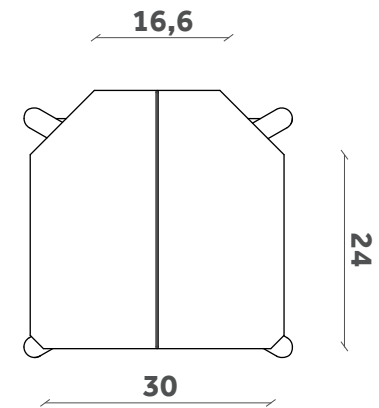

DEDO

Sedia/Chair

Design Miniforms Lab

SG 16

2,2

FINITURE / FINISHES

Struttura Structure

Laccati / Lacquer