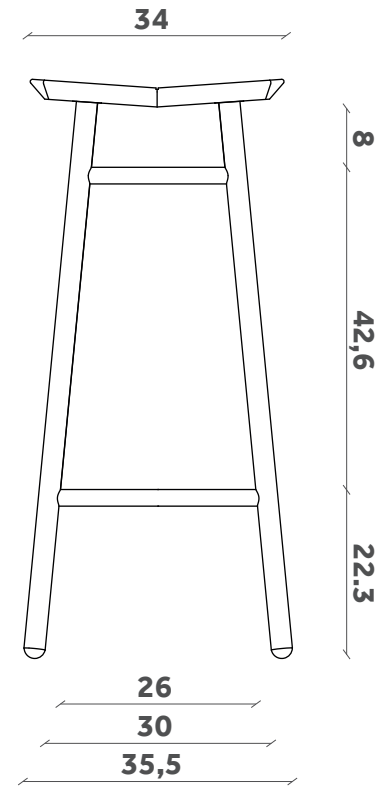

DEDO

Sedia/Chair

Design Miniforms Lab

SG 16

2,2

FINITURE / FINISHES

Struttura Structure

Laccati / Lacquer