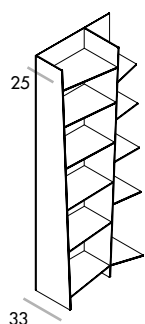

Delphi h.190/h.96

design Studio Sovet

SOVET

ITALIA

Libreria a moduli accostabili in vetro incollato trasparente extrachiaro o fumé. Disponibile anche con schiena retrolaccata, vari colori.

Adjoining bookcase unit in extralight or smoked glued glass.
Available also with lacquered back, various finishes.

FORME E DIMENSIONI / SHAPES AND DIMENSIONS

P6830

69x33x190h

P6832

70x33x190h

P6840

69x33x96h

P6842