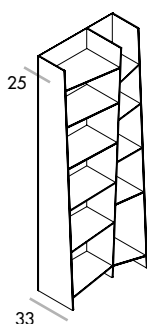

Delphi h.190/h.96

design Studio Sovet

SOVET

ITALIA

Libreria a moduli accostabili in vetro incollato trasparente extrachiaro o fumé. Disponibile anche con schiena retrolaccata, vari colori.

Adjoining bookcase unit in extralight or smoked glued glass.
Available also with lacquered back, various finishes.

FORME E DIMENSIONI / SHAPES AND DIMENSIONS

P6830

69x33x190h

P6832

70x33x190h

P6840

69x33x96h

P6842