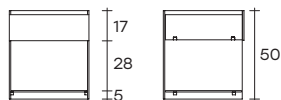

dino

DESIGN CRS FIAM

Comodino in vetro curvato da 8 mm con cassetto in legno laccato, colore bianco, nero, marrone-grey e frontalino in vetro da 8 mm verniciato in tinta.

Bedside table in 8 mm-thick curved glass with lacquered wood drawer white, black or brown-grey. Front panel in 8 mm glass painted in matching colours.

portata sul piano: 20 kg
portata sul ripiano: 20 kg
load capacity on top: 20 kg
load capacity on shelf: 20 kg

dimensioni L, P, H
dimensions L, W, H
(cm)

COD./CODE

Ø/L

P/W

H

peso netto
net weight
(kg)

peso lordo
gross weight
(kg)

volume imballo
package volume
(m³)

Comodino in vetro curvato con cassetto laccato bianco.
Bedside table in curved glass with drawer white lacquered.

DIN/B

45

46

50

24

30