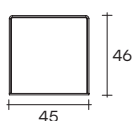

dino

DESIGN CRS FIAM

Comodino in vetro curvato da 8 mm con cassetto in legno laccato, colore bianco, nero, marrone-grey e frontalino in vetro da 8 mm verniciato in tinta.

Bedside table in 8 mm-thick curved glass with lacquered wood drawer white, black or brown-grey. Front panel in 8 mm glass painted in matching colours.

portata sul piano: 20 kg
portata sul ripiano: 20 kg
load capacity on top: 20 kg
load capacity on shelf: 20 kg

dimensioni L, P, H
dimensions L, W, H
(cm)

COD./CODE

Ø/L

P/W

H

peso netto
net weight
(kg)

peso lordo
gross weight
(kg)

volume imballo
package volume
(m³)

Comodino in vetro curvato con cassetto laccato bianco.
Bedside table in curved glass with drawer white lacquered.

DIN/B

45

46

50

24

30