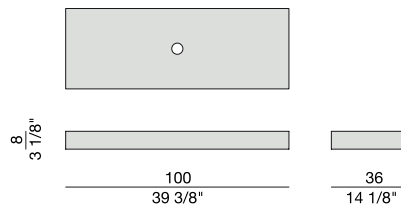

DOMINO EXPO

T. Colzani

COLONNA A PARETE
Column fixed to the wall

COLONNA A SOFFITTO
Column forced between floor and ceiling

MENSOLA LATERALE
Shelf with off-centred hole

MENSOLA CENTRALE
Shelf with centred hole