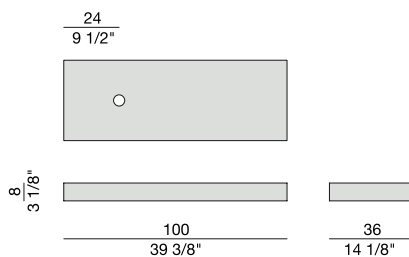

DOMINO EXPO

T. Colzani

COLONNA A PARETE
Column fixed to the wall

COLONNA A SOFFITTO
Column forced between floor and ceiling

MENSOLA LATERALE
Shelf with off-centred hole

MENSOLA CENTRALE
Shelf with centred hole