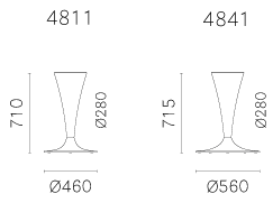

# DREAM 4811

DESIGN:  
PEDRALI R&D

Dream table base, brushed stainless steel base Ø460 mm and satinized steel conical column. Available also polished stainless steel base and chromed column version. Top max 650x650 or D900

INFORMATION REQUEST

TABLE BASES FINISHES

LEGEND FINISHES