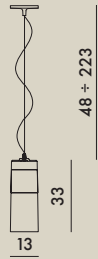

EASY 2003

Design Ferruccio Laviani

kg
0.72

MATERIAL

Transparent, mass-dyed or metallic polycarbonate

9010

TRANSPARENT

W1
Grey

W3
Red

W4
Orange

W5
Blue

W7
Purple

9013

METALLIC

XX
Chrome
plated

GG
Golden

Alternative sources: E14 max 28W Halo, E14 3,6W Led

JJ13

One E14 3,6W Led light bulb
Cannot be sold separately from 9010/9013

9010	1	0.96	0.01	15X44X15
9013	1	0.96	0.01	15X44X15