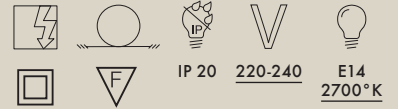

EASY 2003

Design Ferruccio Laviani

kg
0.72

MATERIAL

Transparent, mass-dyed or metallic polycarbonate

9010

TRANSPARENT

W1
Grey

W3
Red

W4
Orange

W5
Blue

W7
Purple

9013

METALLIC

XX
Chrome
plated

GG
Golden