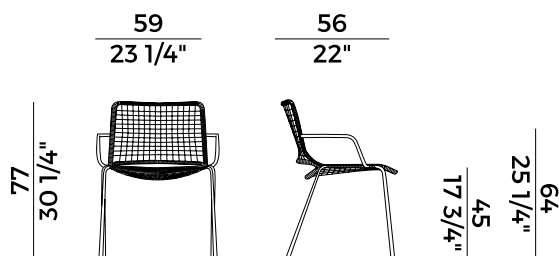

Stackable armchair with frame in stained metal tube. Woven in moka synthetic rope or nautical rope. Materials as per collection.

Dimensioni \ *Dimensions*

STACKABILITY

x4

PACKAGING

2 x crt = m³ 0.32

gross weight - Kg 14.5