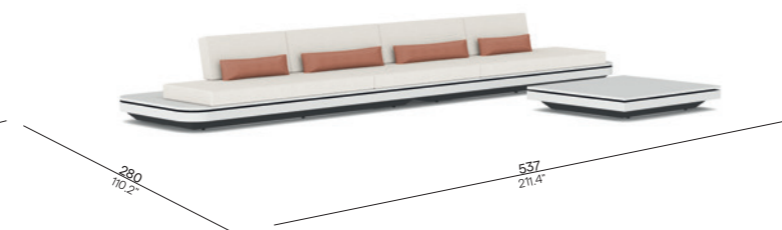

Collection overview

Modular

Concepts

Discover endless possibilities at manutti.com

Materials & colours

Frame - top plate

PCA - Quaryl®

AF08 white Q8-Quaryl® by Villeroy&Boch®

Suggested colour combinations