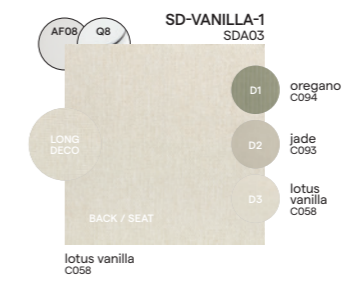

Suggested colour combinations