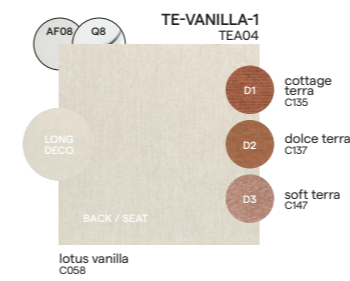

Suggested colour combinations