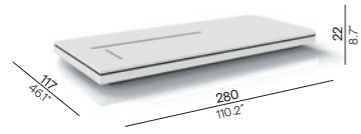

## Modular

Left end seat 280 / ESELS

Right end seat 280 / ESERS

Corner seat 140 / ESCS

Large middle seat 140 / ESMSL

Large footstool / coffee table 140 / ESFL

Footrest 60 / EFR

Sidetable 35 / ESST