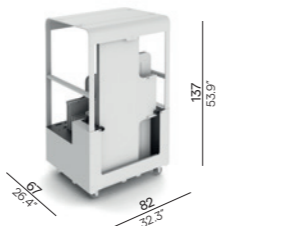

## Modular

Left end seat 280 / ESELS

Right end seat 280 / ESERS

Corner seat 140 / ESCS

Large middle seat 140 / ESMSL

Large footstool / coffee table 140 / ESFL

Footrest 60 / EFR

Sidetable 35 / ESST