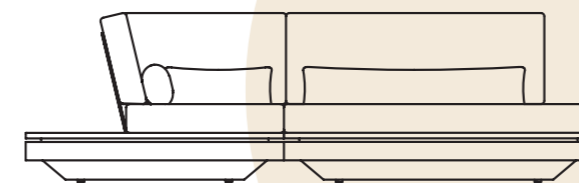

## Designed by Gerd Couckhuyt

With its inviting form and fascinating design, the Elements seating island is a sight for sore eyes. This ultra-modular and movable seating concept allows for endless arrangement options, due to the changeable back positions. A slender strip of illuminating LED lights gives Elements a floating impression. Subdued colours are combined with the durability of Quarryl®, developed by Villeroy & Boch. Elements was awarded a Red Dot Award in 2014.