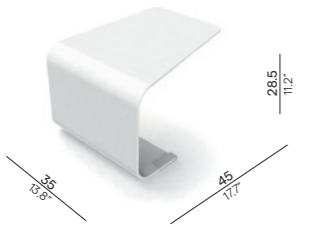

## Modular

Left end seat 280 / ESELS

Right end seat 280 / ESERS

Corner seat 140 / ESCS

Large middle seat 140 / ESMSL

Large footstool / coffee table 140 / ESFL

Footrest 60 / EFR

Sidetable 35 / ESST