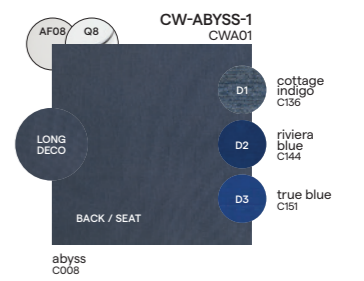

Suggested colour combinations