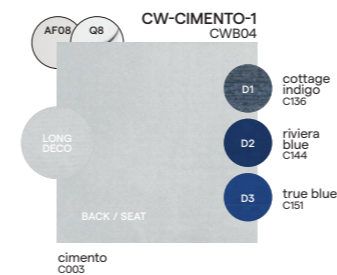

Suggested colour combinations