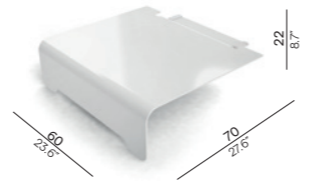

## Modular

Left end seat 280 / ESELS

Right end seat 280 / ESERS

Corner seat 140 / ESCS

Large middle seat 140 / ESMSL

Large footstool / coffee table 140 / ESFL

Footrest 60 / EFR

Sidetable 35 / ESST