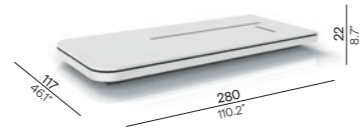

## Modular

Left end seat 280 / ESELS

Right end seat 280 / ESERS

Corner seat 140 / ESCS

Large middle seat 140 / ESMSL

Large footstool / coffee table 140 / ESFL

Footrest 60 / EFR

Sidetable 35 / ESST